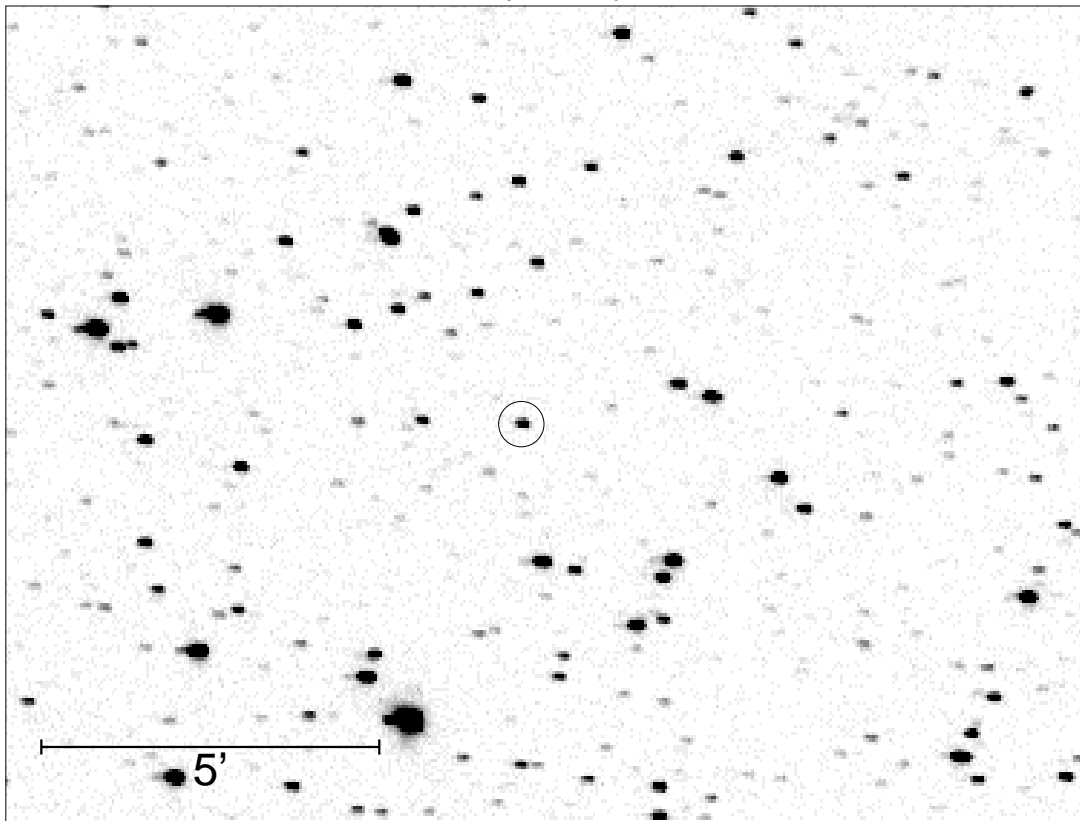

01h54m35s +54o48'00" (2000)

BY Per

05092295.001

© F.Agerer 2010

2005.09.22 / 21:27:40 MEZ + 1/2 \* 60.00 s -40.06 Grad