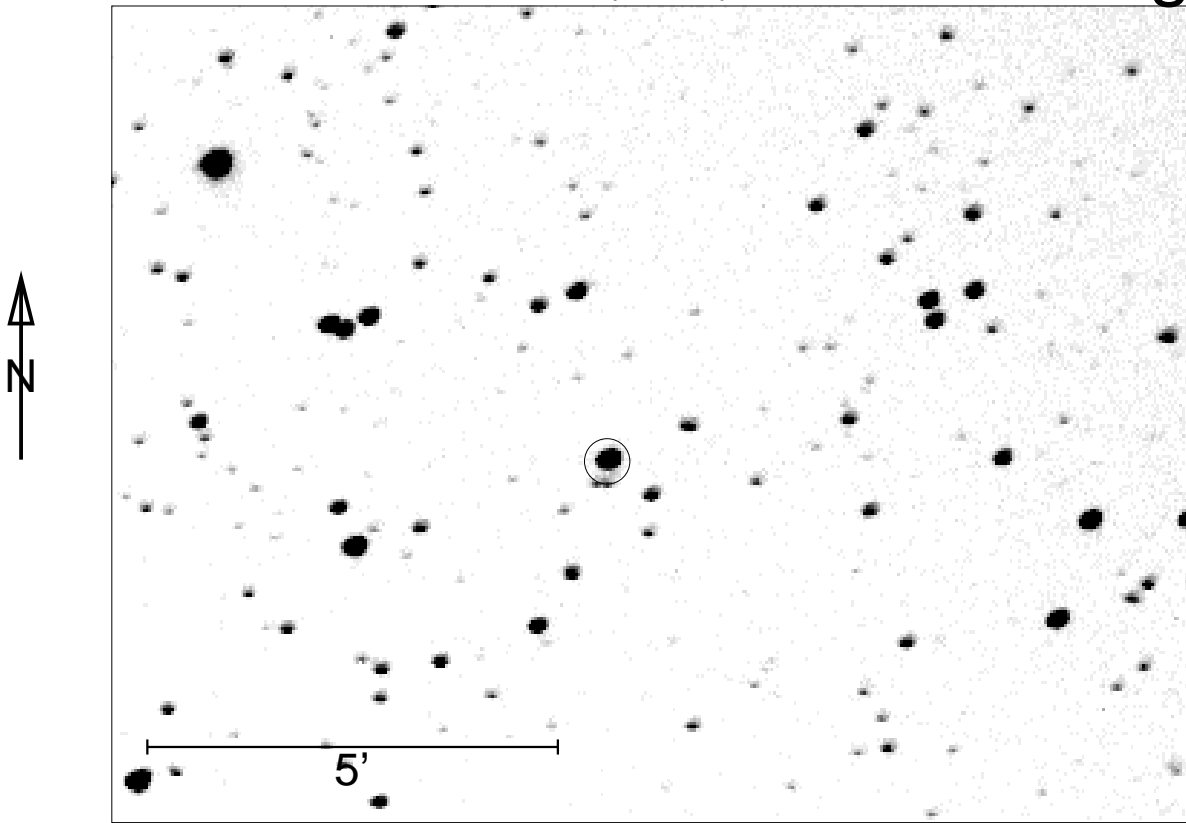

21h27m07s +21o22'30" (2000)

DV Peg

0408040i.001

© F.Agerer 2010

2004.08.04 / 21:27:17 MEZ + 1/2 \* 60.00 s -20.02 Grad