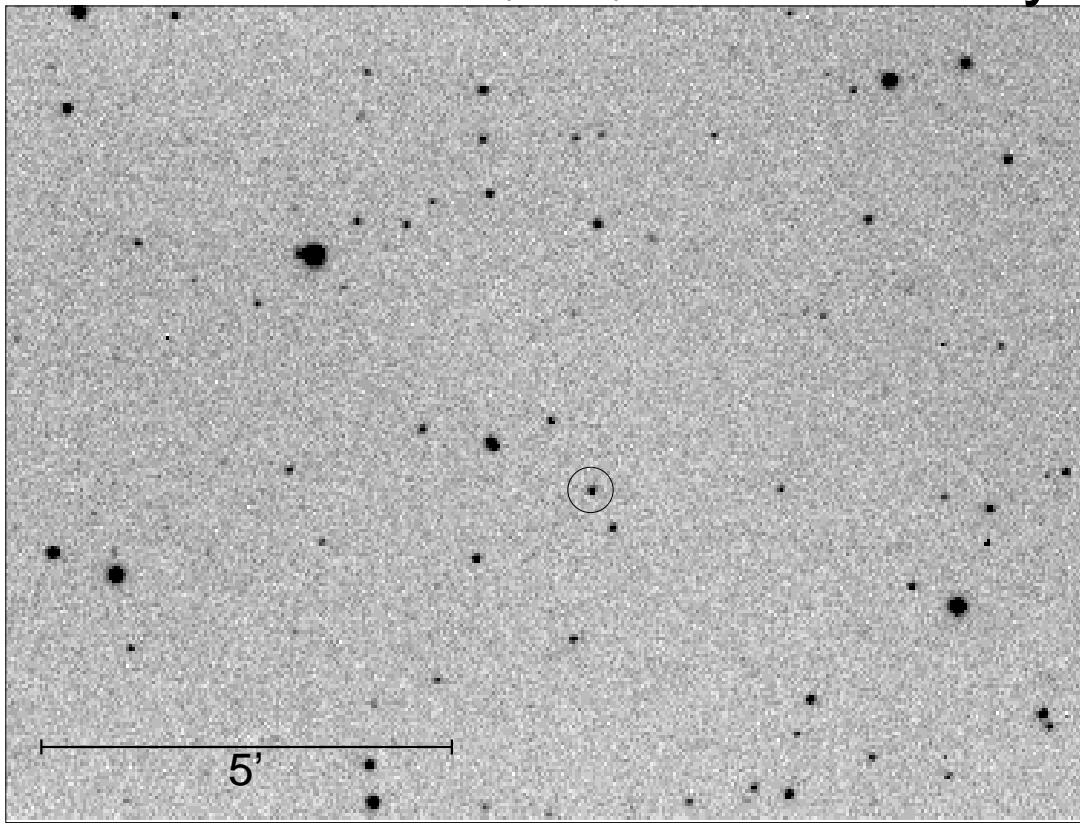

18h29m40s +31o00'01" (2000)

IY Lyr

0704299g.006

© F.Agerer 2010

2007.04.29 / 23:50:49 MEZ + 1/2 \* 60.00 s -20.19 Grad