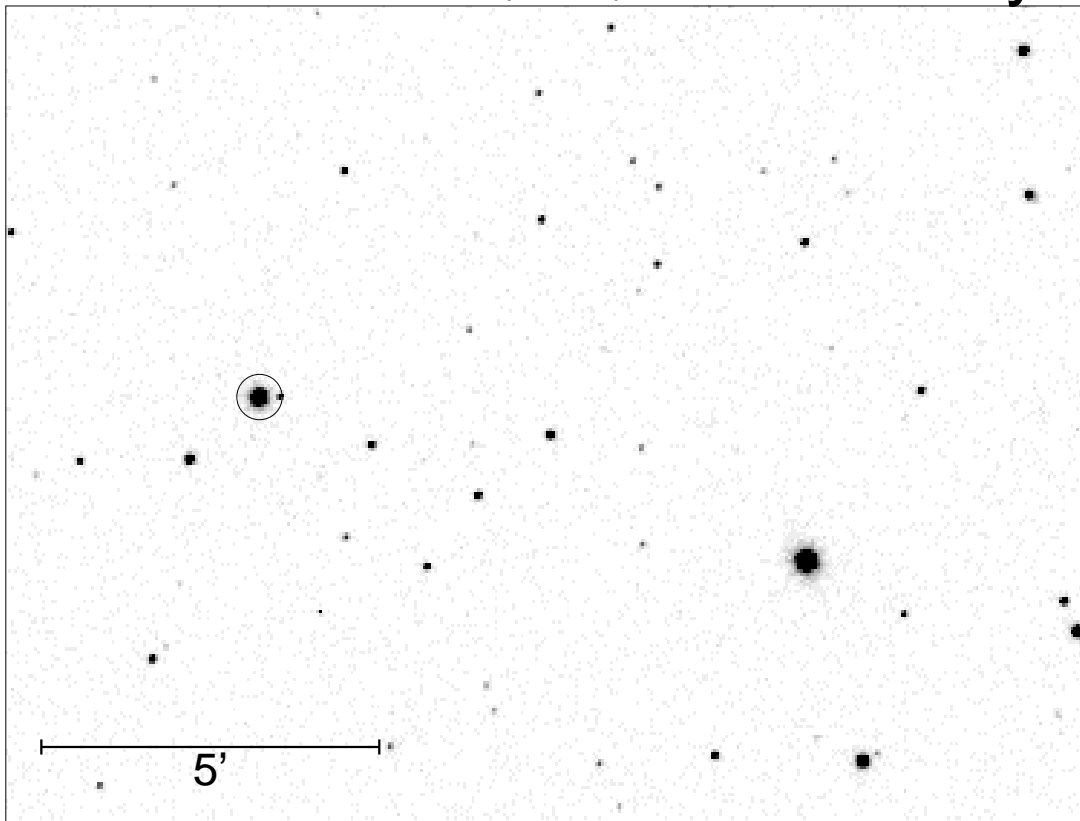

08h18m23s +46o16'08" (2000)

TY Lyn

02040490.001

© F.Agerer 2010

2002.04.04 / 21:29:34 MEZ + 1/2 * 60.00 s -40.06 Grad