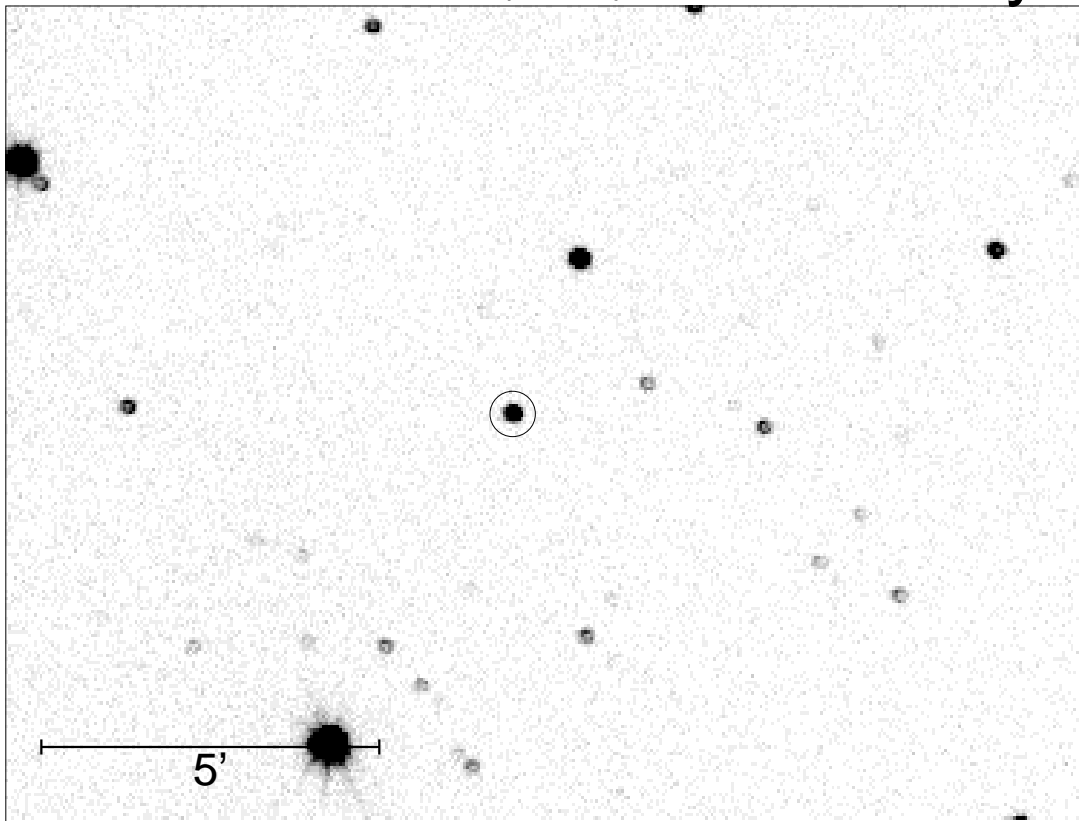

07h45m06s +43o06'42" (2000)

TW Lyn

04040290.005

© F.Agerer 2010

2004.04.02 / 20:40:07 MEZ + 1/2 \* 60.00 s -40.03 Grad