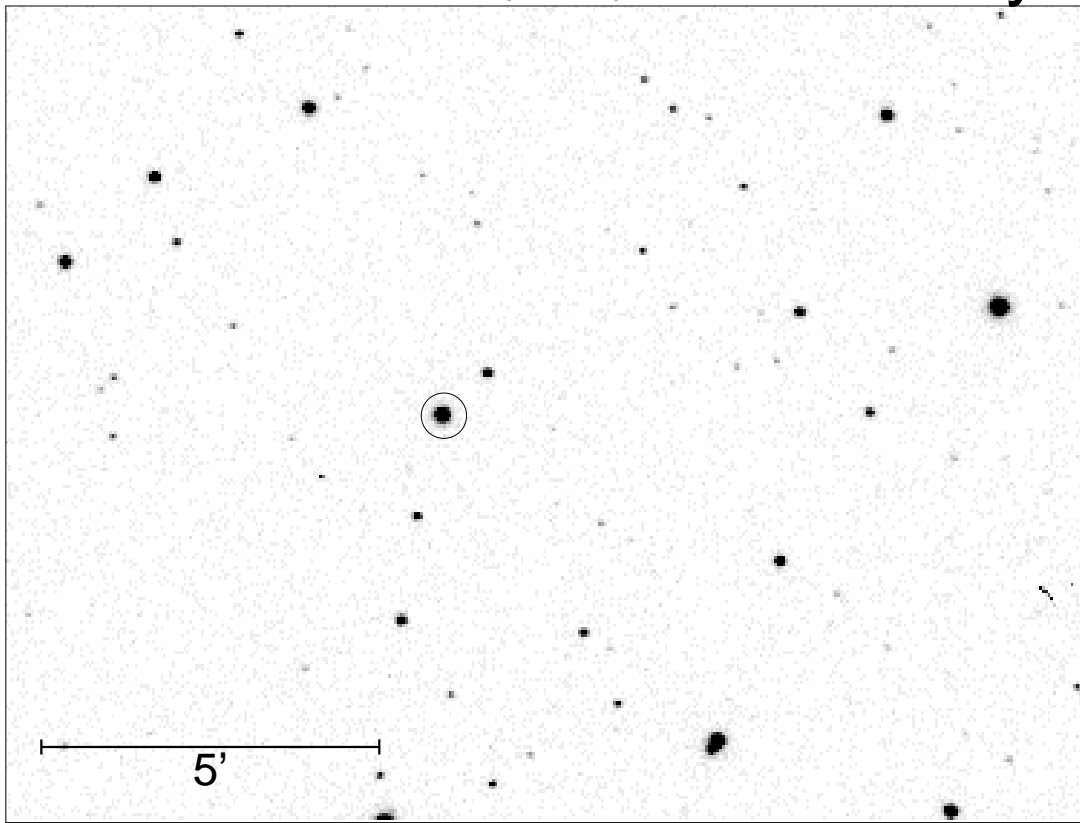

07h33m31s +47o48'10" (2000)

TV Lyn

07031291.001

© F.Agerer 2010

2007.03.12 / 19:31:42 MEZ + 1/2 * 60.00 s -45.13 Grad