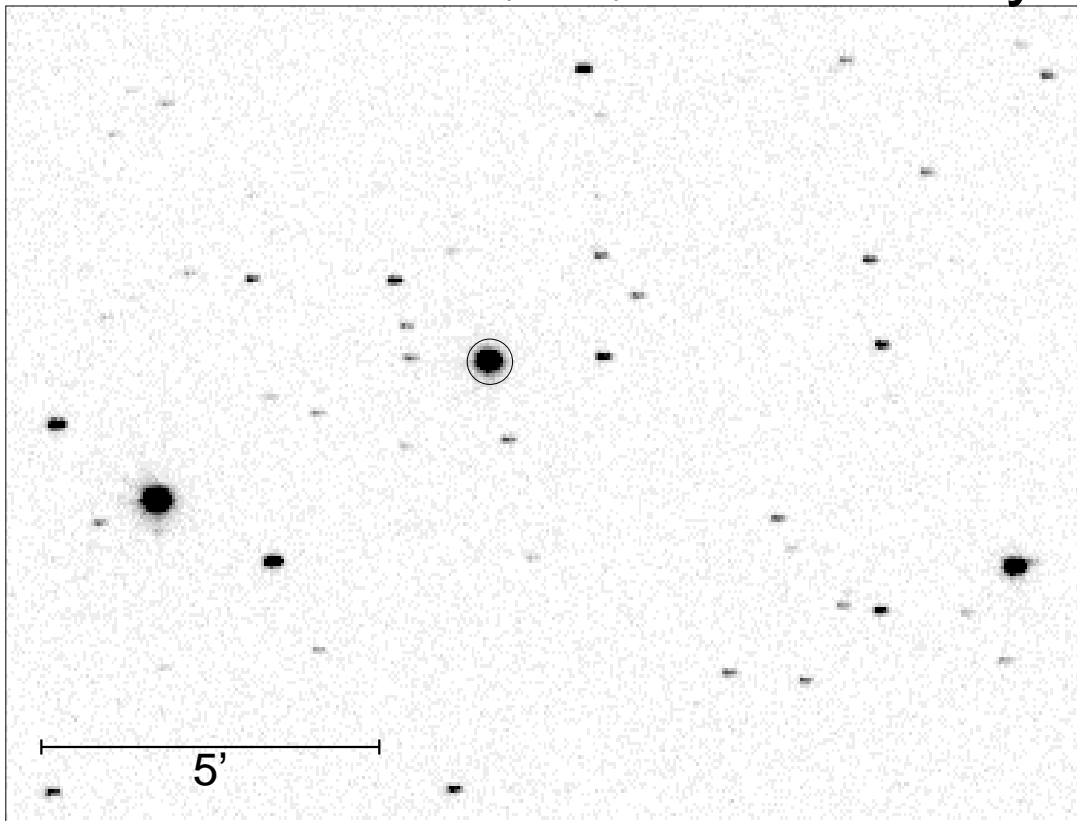

08h07m41s +41o48'02" (2000)

SW Lyn

07031390.001

© F.Agerer 2010

2007.03.13 / 19:28:54 MEZ + 1/2 * 60.00 s -45.14 Grad