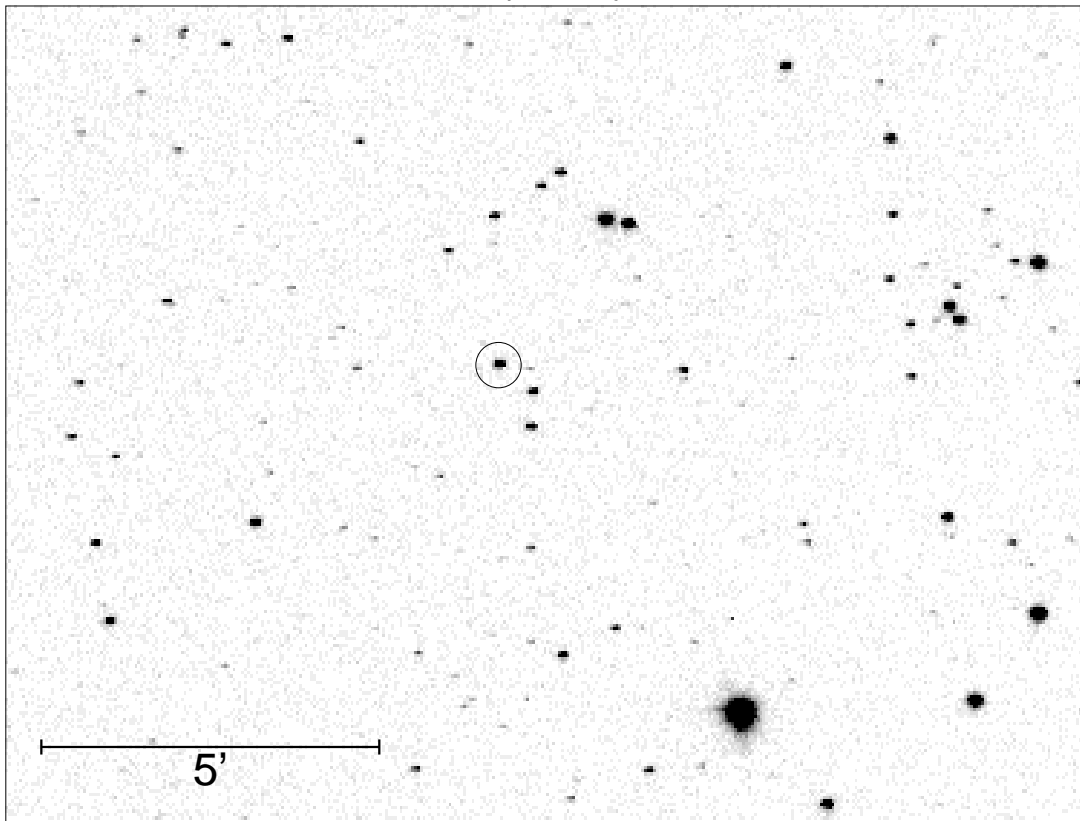

17h50m46s +28o00'50" (2000)

V883 Her

07061992.001

© F.Agerer 2010

2007.06.19 / 21:48:30 MEZ + 1/2 \* 60.00 s -34.96 Grad