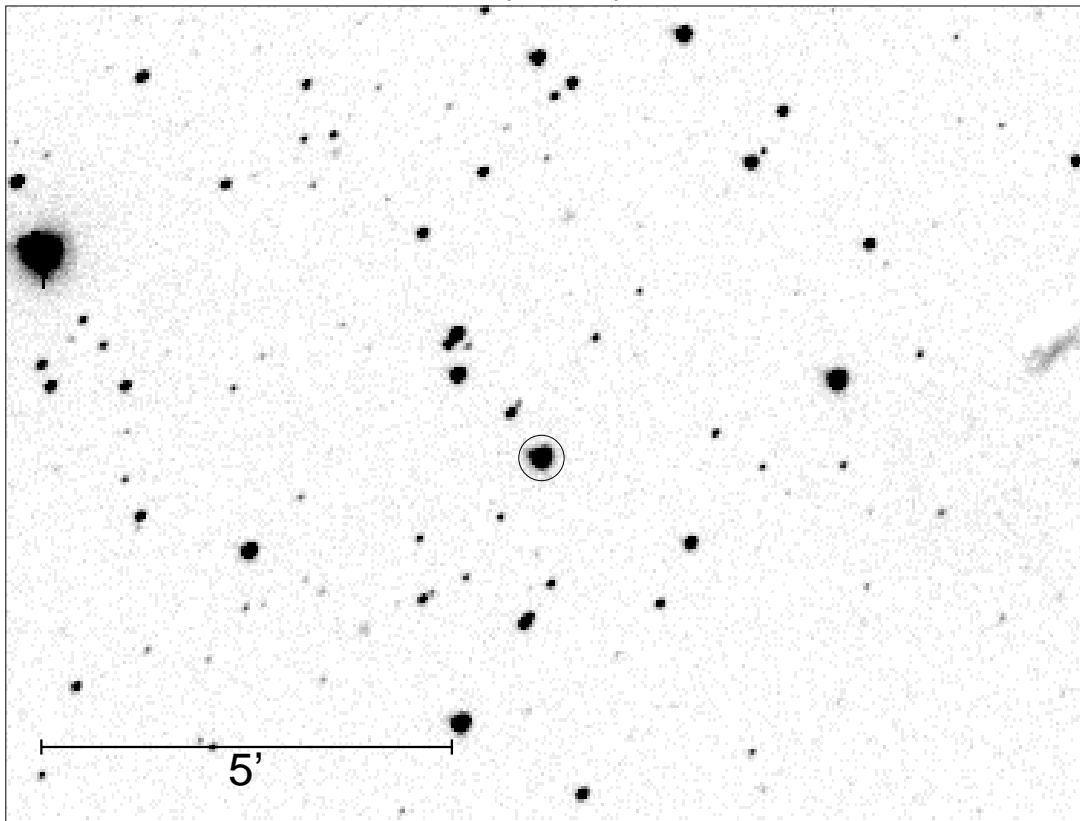

17h18m04s +41o50'39" (2000)

V728 Her

0404200a.001

© F.Agerer 2010

2004.04.20 / 21:28:52 MEZ + 1/2 * 60.00 s -29.71 Grad