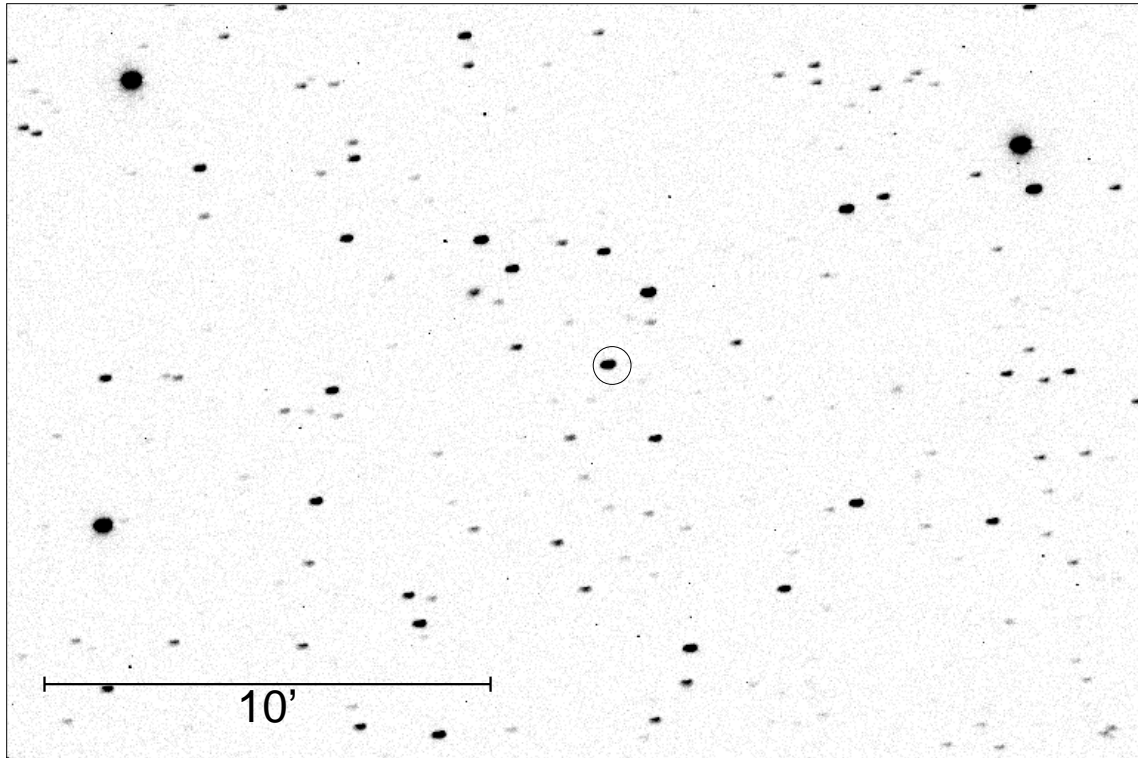

16h50m38s +35o27'05" (2000)

CW Her

09072095.0001

© F.Agerer 2010

2009.07.20 / 22:15:44 MEZ + 1/2 \* 60.00 s -19.96 Grad