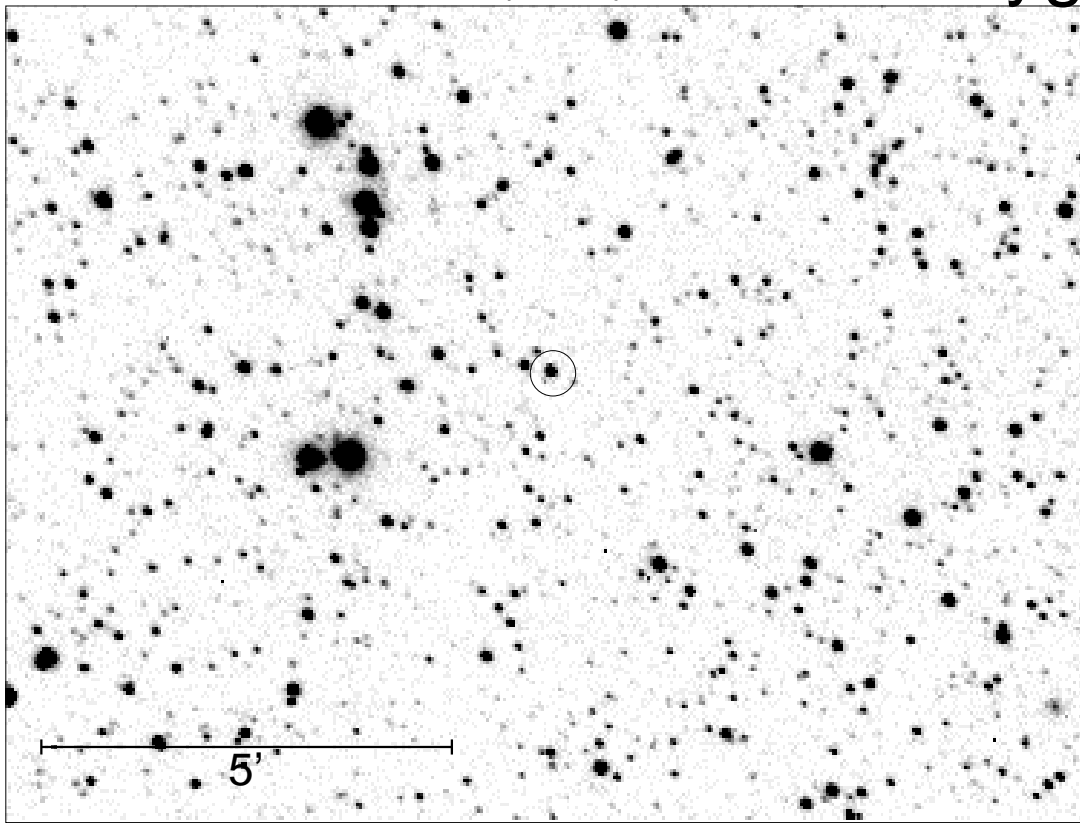

21h07m20s +43o07'17" (2000)

V525 Cyg

0308150d.001

© F.Agerer 2010

2003.08.15 / 22:11:52 MEZ + 1/2 * 60.00 s -19.94 Grad